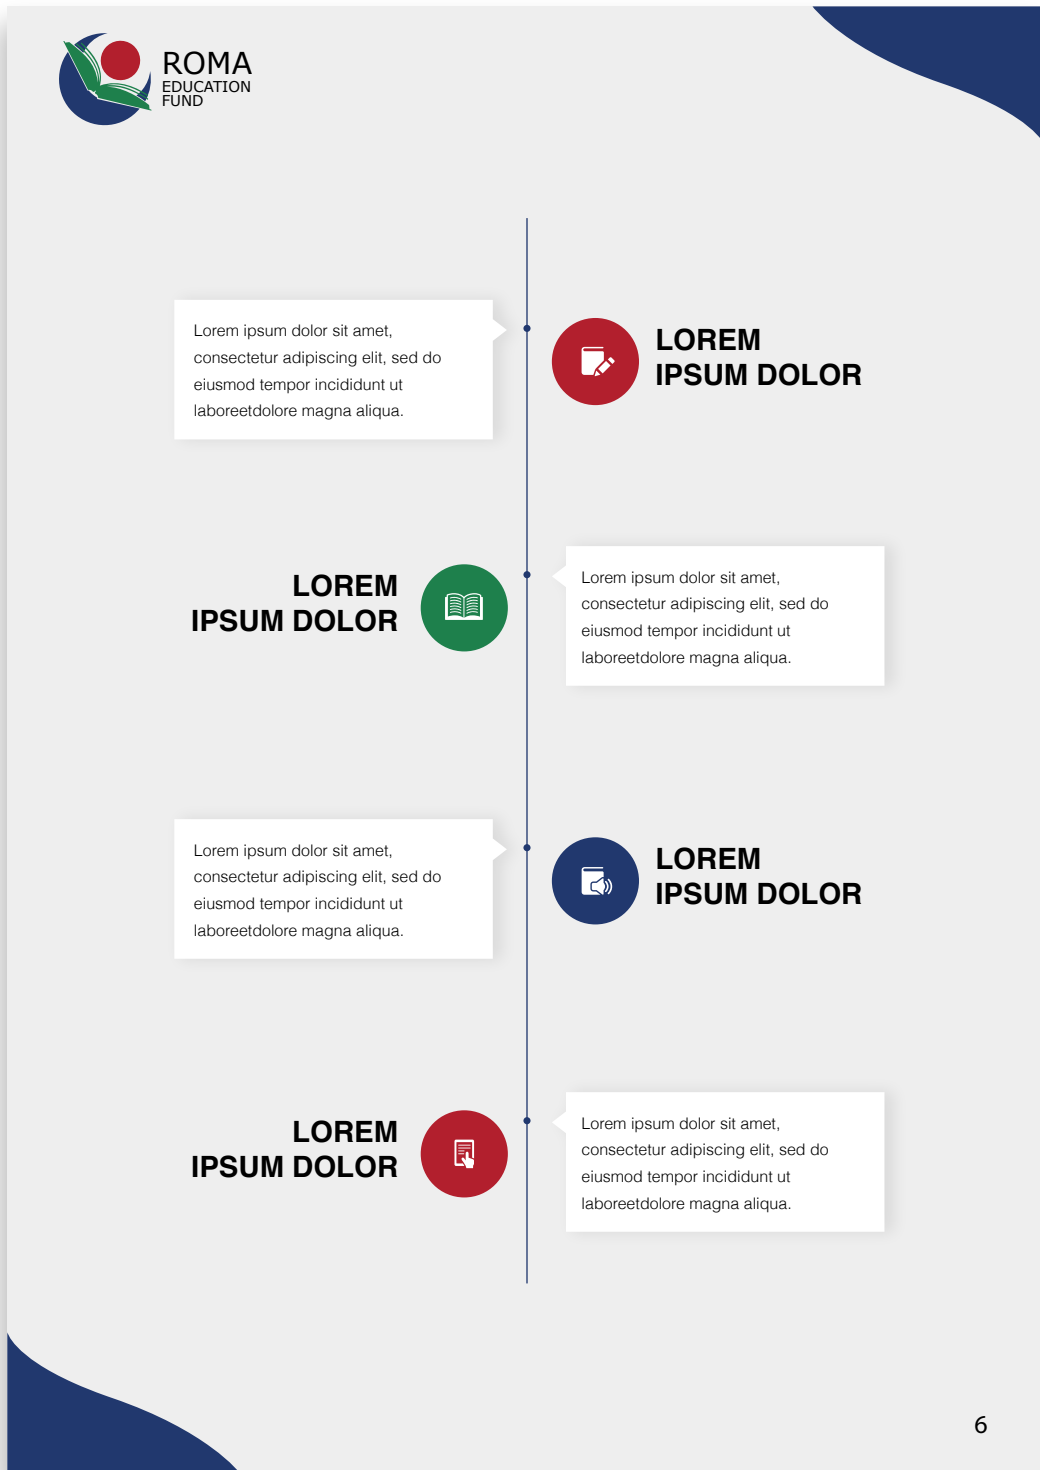

Print stationery design A4 format
inside page with graphics and icons