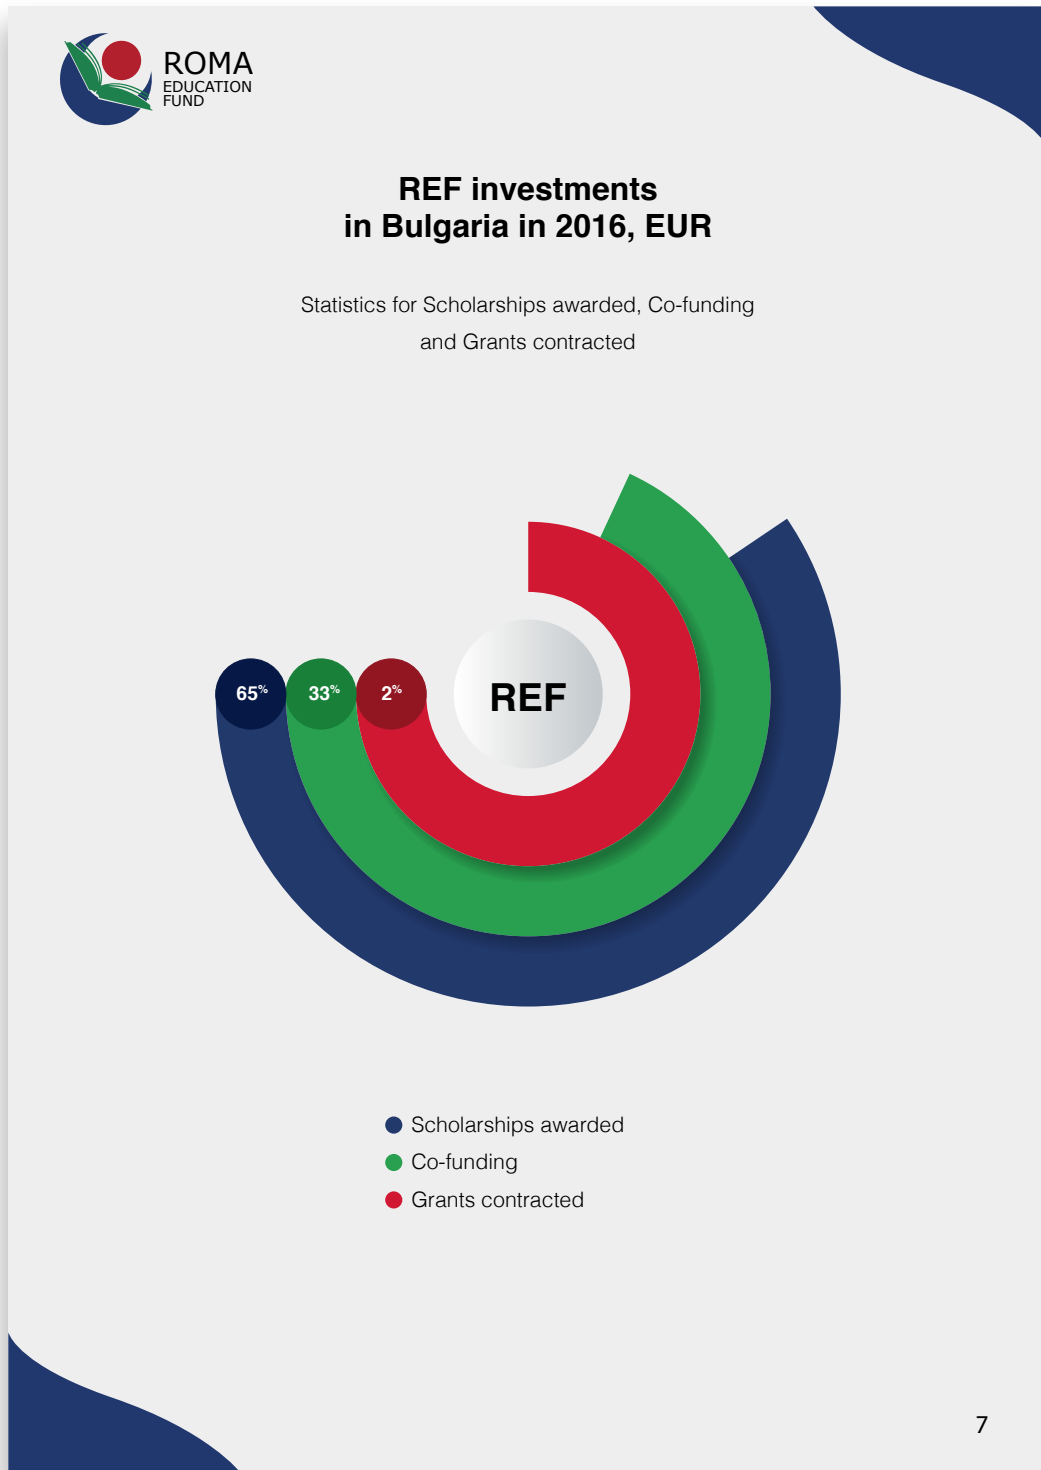

Print stationery design A4 format
inside page with charts