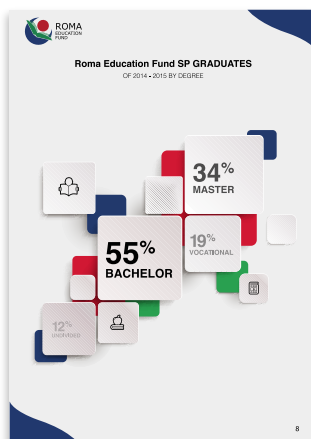

Print stationery design A4 format
all pages