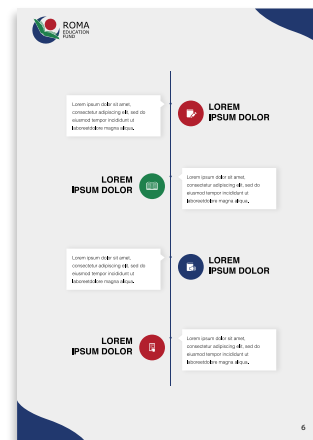

Print stationery design A4 format
all pages