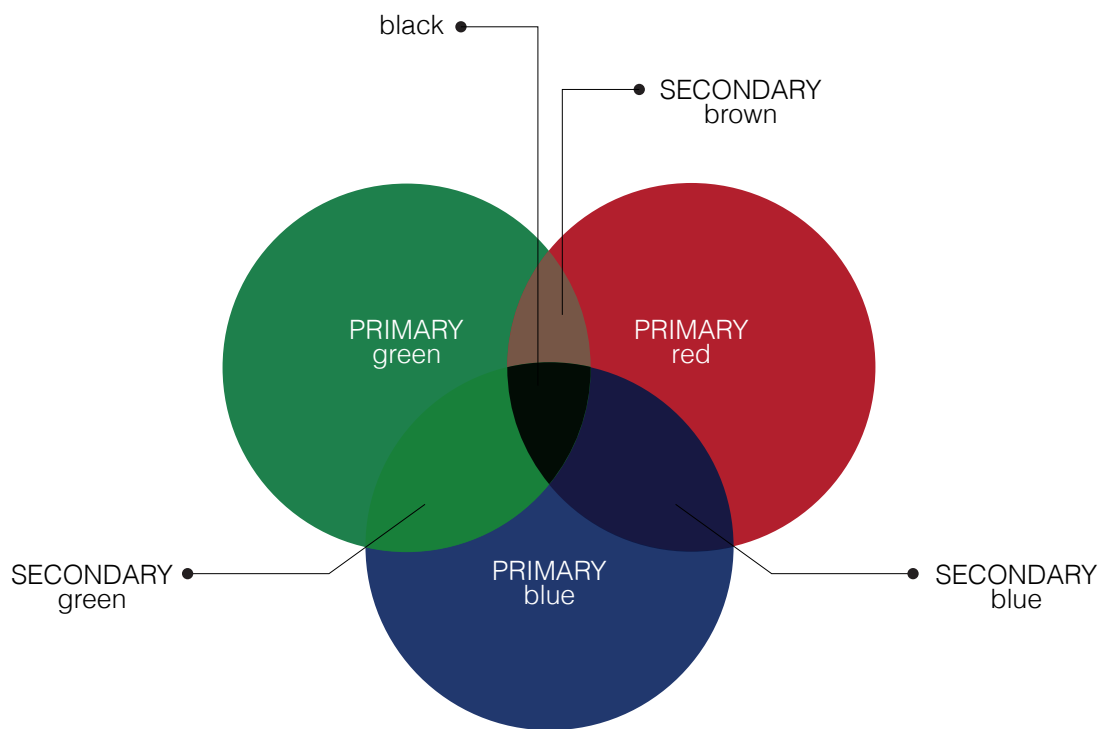

0123456789,.;:;!,"\$%/()

●————— Helvetica

*Optional font for web can also use ROBOTO in all style:
thin, light, regular, medium, bold, black

COLORS

Primary colors are brand colors (blue, green and red).

Here is color scheme which presents primary and derived, secondary colors and how they came about.

Mixing green and red makes brown (dark secondary).

Mixing blue and red makes dark blue (dark secondary).

Mixing blue and green makes dark green (dark secondary).

Mixing blue, green and red makes black (dark secondary).

In addition to dark secondary colors, there are light secondary colors.

Primary colors

HEX: #21386e
RGB: 33 56 110
CMYK: 70 49 0 57

HEX: #1ea34c
RGB: 30 163 76
CMYK: 82 0 53 36

HEX: #d51f2d
RGB: 213 31 45
CMYK: 0 85 79 16