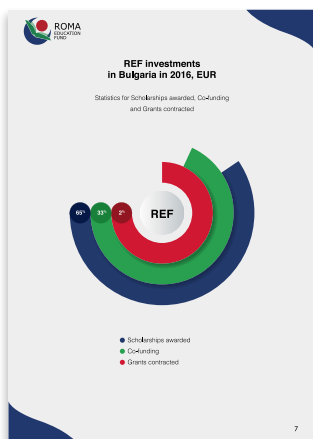

ROMA
EDUCATION FUND
Invest. Educate. Engage.

Teréz körút 46, Budapest, Hungary 1066

Office phone: +36 1 235 8030

Mobile phone: +36 20 390 6392

www.romaeducationfund.org

 @RomaEducationFund

 @romaeducation

Print stationery design A4 format
all pages